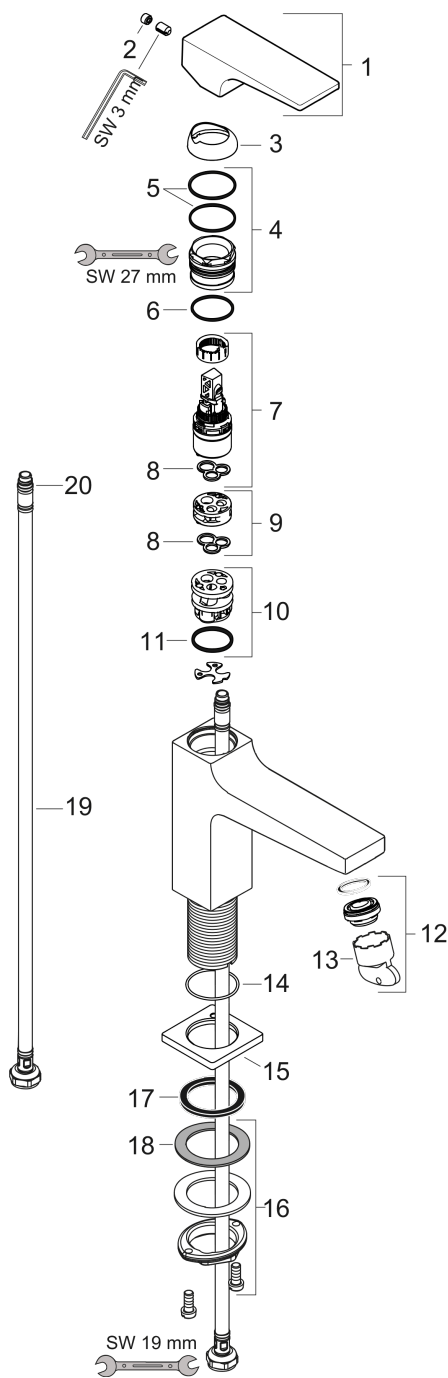

Metropol

Single lever basin mixer 110 with lever handle and push-open waste set

Surfaces: **Polished Gold Optic** Article Number: **32507990**

Description

product features

- consists of: single lever basin mixer, waste set
- ComfortZone 110
- projection 135 mm
- spray type: normal spray
- maximum flow rate at 3 bar: 5 l/min
- ceramic cartridge
- temperature limitation adjustable
- suitable for continuous flow water heaters
- push-open waste set G 1¼
- material waste set: metal
- connection type: G ¾ connections
- connection dimension: DN15

Technology

Design awards

Product image

Scale drawing

Flowchart

Metropol
Single lever basin mixer 110 with lever handle and push-open waste set
 Surfaces: **Polished Gold Optic** Article Number: **32507990**

Exploded Drawing

Year of production: >07/19

Metropol

Single lever basin mixer 110 with lever handle and push-open waste set

Surfaces: **Polished Gold Optic** Article Number: **32507990**

Spare part list

Year of production: >07/19

Pos.	Description	Article Number	Price	PU
1	handle	92995990	-	1
2	screw cover	95704000	-	1
3	flange	92625990	-	1
4	nut	92689000	-	1
5	O-ring 27x1,5	92527000	-	1
6	O-ring 25x1,5	98146000	-	1
7	cartridge, assy	97685000	-	1
8	seal	98865000	-	1
9	adapter for cartridge	92628000	-	1
10	adapter for cartridge	98866000	-	1
11	O-ring 23x2	98398000	-	1
12	aerator M24x1 (5 l/min)	92996000	-	1
13	service tool	95661000	-	1
14	O-ring 32x1,5	92936000	-	1
15	escutcheon	93048990	-	1
16	fixing set (Ø 32)	13961000	-	1
17	flat seal	98749000	-	1
18	lever collar	97548000	-	1
19	connection hose 600 mm M8x0,75 G3/8	96556000	-	1
20	O-ring 6,6x1,6	93019000	-	1
a	push-open waste set	50100990	-	1
b	fixation extension 35 mm	13898000	-	1