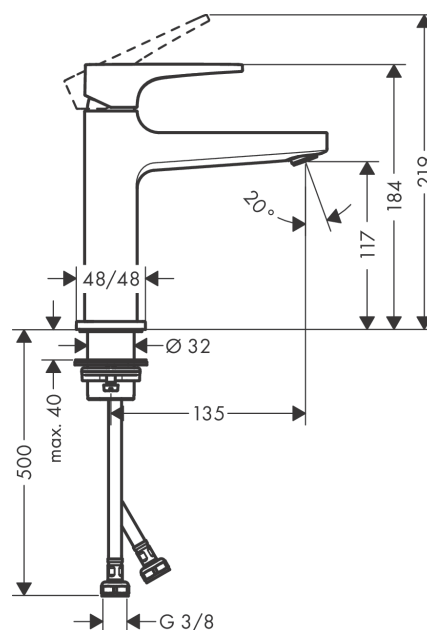

Metropol

Single lever basin mixer 110 with lever handle and push-open waste set

Surfaces: **Polished Gold Optic** Article Number: **32507990**

Description

product features

- consists of: single lever basin mixer, waste set
- ComfortZone 110
- projection 135 mm
- spray type: normal spray
- maximum flow rate at 3 bar: 5 l/min
- ceramic cartridge
- temperature limitation adjustable
- suitable for continuous flow water heaters
- push-open waste set G 1¼
- material waste set: metal
- connection type: G ¾ connections
- connection dimension: DN15

Technology

Design awards

Product image

Scale drawing

Flowchart

Metropol
Single lever basin mixer 110 with lever handle and push-open waste set
 Surfaces: **Polished Gold Optic** Article Number: **32507990**

Exploded Drawing

Year of production: >07/19

Metropol

Single lever basin mixer 110 with lever handle and push-open waste set

Surfaces: **Polished Gold Optic** Article Number: **32507990**

Spare part list

Year of production: >07/19

Pos.	Description	Article Number	Price	PU
1	handle	92995990	-	1
2	screw cover	95704000	-	1
3	flange	92625990	-	1
4	nut	92689000	-	1
5	O-ring 27x1,5	92527000	-	1
6	O-ring 25x1,5	98146000	-	1
7	cartridge, assy	97685000	-	1
8	seal	98865000	-	1
9	adapter for cartridge	92628000	-	1
10	adapter for cartridge	98866000	-	1
11	O-ring 23x2	98398000	-	1
12	aerator M24x1 (5 l/min)	92996000	-	1
13	service tool	95661000	-	1
14	O-ring 32x1,5	92936000	-	1
15	escutcheon	93048990	-	1
16	fixing set (Ø 32)	13961000	-	1
17	flat seal	98749000	-	1
18	lever collar	97548000	-	1
19	connection hose 600 mm M8x0,75 G3/8	96556000	-	1
20	O-ring 6,6x1,6	93019000	-	1
a	push-open waste set	50100990	-	1
b	fixation extension 35 mm	13898000	-	1