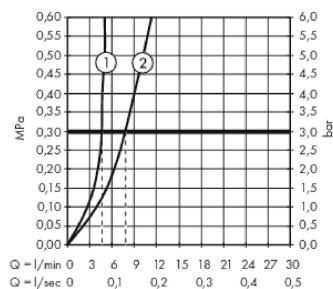

Metropol

Single lever basin mixer 110 with lever handle and push-open waste set

Surfaces: **Polished Gold Optic** Article Number: **32507990**

Description

product features

- consists of: single lever basin mixer, waste set
- ComfortZone 110
- projection 135 mm
- spray type: normal spray
- maximum flow rate at 3 bar: 5 l/min
- ceramic cartridge
- temperature limitation adjustable
- suitable for continuous flow water heaters
- push-open waste set G 1¼
- material waste set: metal
- connection type: G ¾ connections
- connection dimension: DN15

Technology

Design awards

Product image

Scale drawing

Flowchart

Metropol
Single lever basin mixer 110 with lever handle and push-open waste set
 Surfaces: **Polished Gold Optic** Article Number: **32507990**

Exploded Drawing

Year of production: >07/19

Metropol

Single lever basin mixer 110 with lever handle and push-open waste set

Surfaces: **Polished Gold Optic** Article Number: **32507990**

Spare part list

Year of production: >07/19